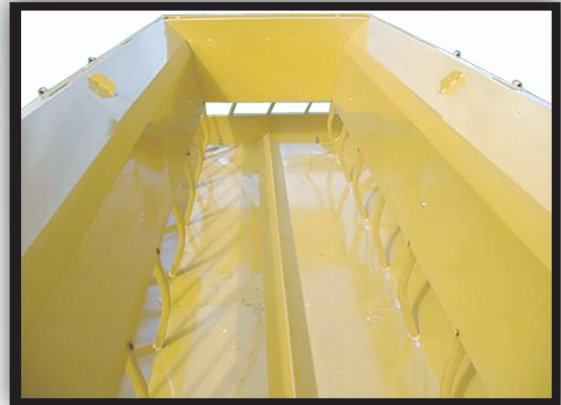

Gruett's

101 Main Street, Potter WI 54160

Phone: 920.853.3516

www.gruettsmfg.com

All Purpose Feed All Wagons

Wide open floor for easy cleaning

- Available in 15ft, 20ft, 25ft Single axle or 25ft Tandem axle
- Built solid for maximum feed capacity
- Reinforced with 3/8in x 2in steel along neck area
- Unit available with or without steel insert and 18in fold down screen sections
- Easily makes 90 degree turns
- Great for green chopping

Model #	Length	Features	Options
FAW-BS15	15ft	"B" slant bar wagon, 6 bolt, single rear axle ext. pole, 2in spindles, full 15ft of feeding area	All contain steel insert, 18in fold down screen extensions
FAW-BS20	20ft	"B" slant bar wagon, 6 bolt, single rear axle ext. pole, 2in spindles, full 20ft of feeding area	
FAW-BS25	25ft	"B" slant bar wagon, 6 bolt, single rear axle ext. pole, 2in spindles, full 25ft of feeding area	
FAW-BT25	25ft	"B" slant bar wagon, 6 bolt, oscillating tandem rear axle ext. pole, 2in spindles, full 25ft of feeding area	